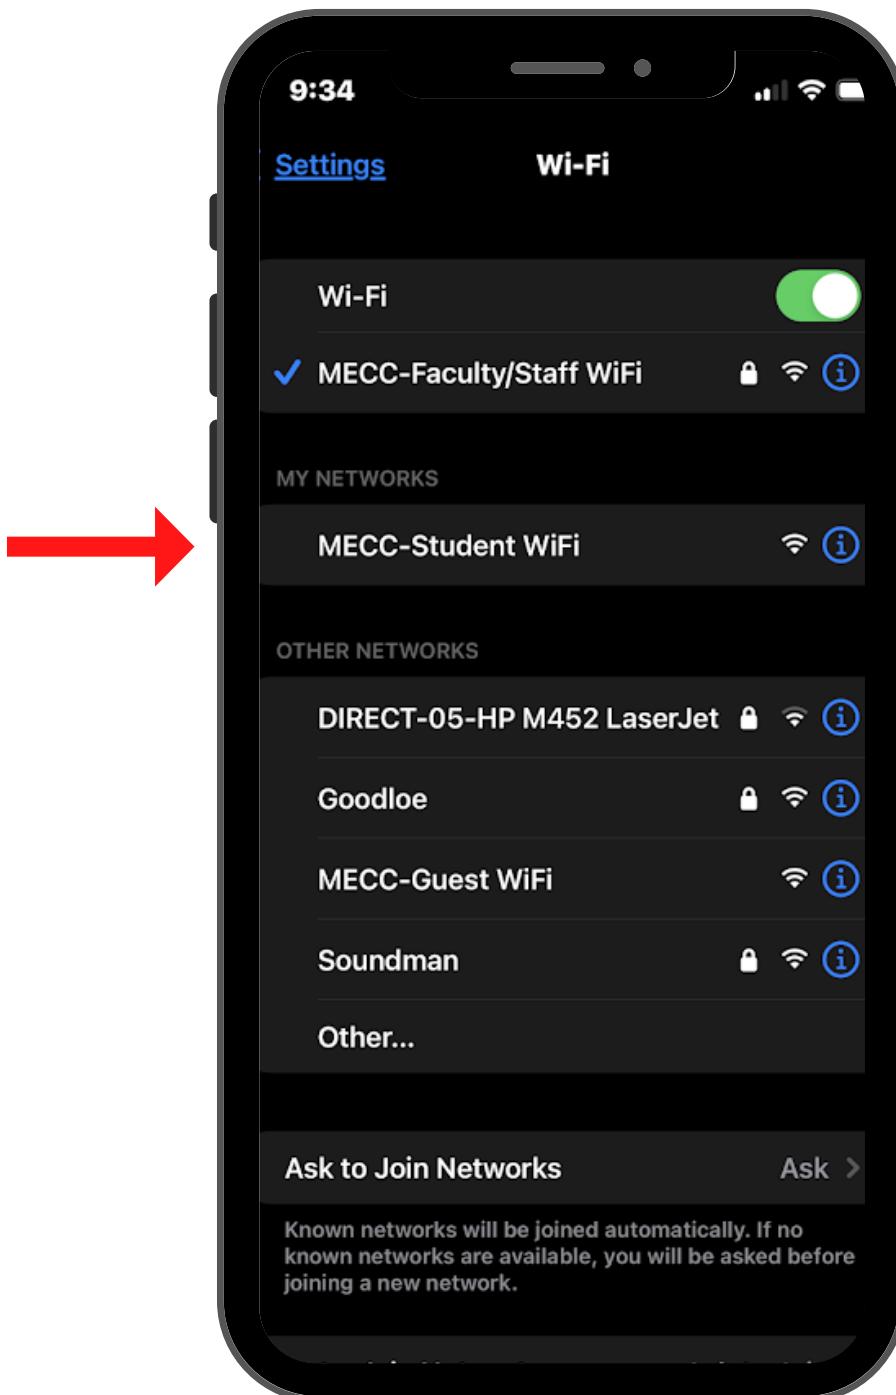

Setting up Student Wifi on iPhone

- Select Student Wifi connection on iPhone

- You will be redirected to this log in page
- Enter your VCCS Username and password
- Check the Terms & Conditions box
- If you have any issues, email MECC Helpdesk at helpdesk@mecc.edu